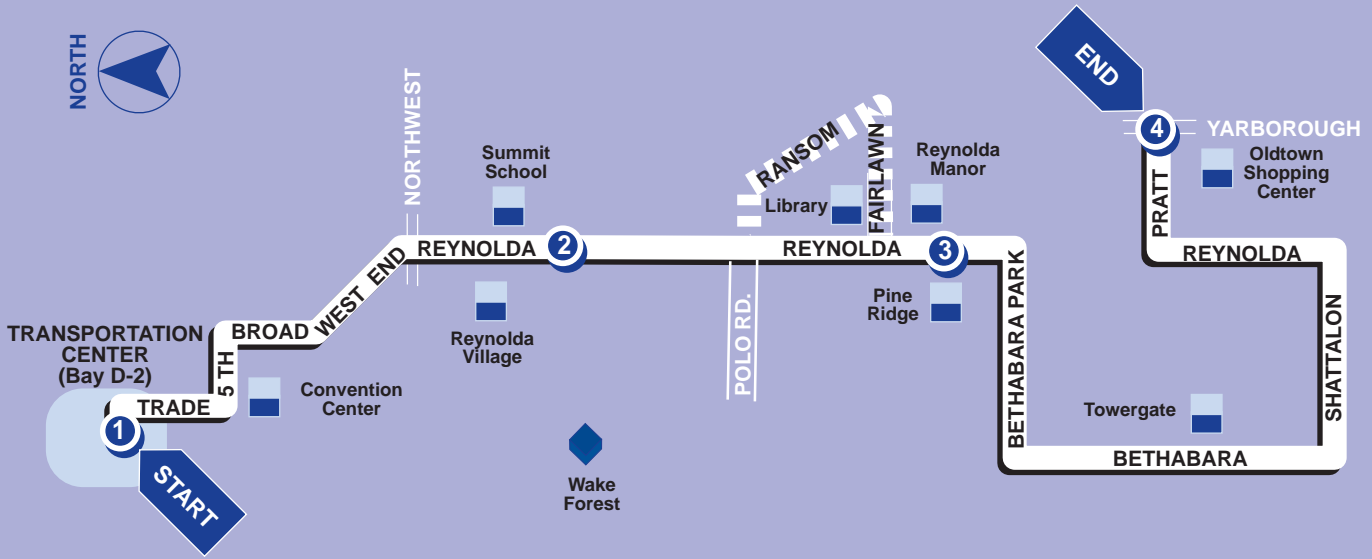

▶ **OUTBOUND** ▶

1	2	3	4
BUS DEPARTS from Transportation Center	Bus leaves from Reynolda & WF Rd.	Bus leaves from Reynolda Bethabara Pk. Dr.	BUS ARRIVES at Oldtown Shopping Center

WEEKDAYS

5:45 A.M.	5:55	6:05	6:15
6:45	6:55	7:05	7:15
7:45	7:55	8:05	8:15
8:45	8:55	9:05	9:15
9:45	9:55	10:05	10:15
10:45	10:55	11:05	11:15
11:45	11:55	12:05	12:15
1:15	1:25	1:35	1:45
2:15 P.M.	2:25	2:35	2:45
3:15	3:25	3:35	3:45
4:15	4:25	4:35	4:45
5:15	5:25	5:35	5:45
6:15	6:25	6:35	6:45 Bus expresses to TC.

These symbols indicate points of interest along the route.

The route always runs in the direction the arrows are pointed.

All WSTA buses are lift equipped.

All WSTA buses are bicycle rack equipped.

INFORMATION

Transportation Center
100 W. 5th St.
Winston-Salem, NC 27101

Print
Date
July 2006

▶ **INBOUND** ▶

4
BUS STARTS
at
Old Town
Shopping Center

5
Bus leaves
from
Reynolda &
WF Rd.

6
Transportation Center
Bay D-2
Departs

NO SATURDAY SERVICE

Route does not travel to Fairlawn and Ransom on Inbound Trips

**Route
16**

**Reynolda Manor
Oldtown**

For more information,
call (336)727-2000

WSTA
WINSTON-SALEM TRANSIT AUTHORITY