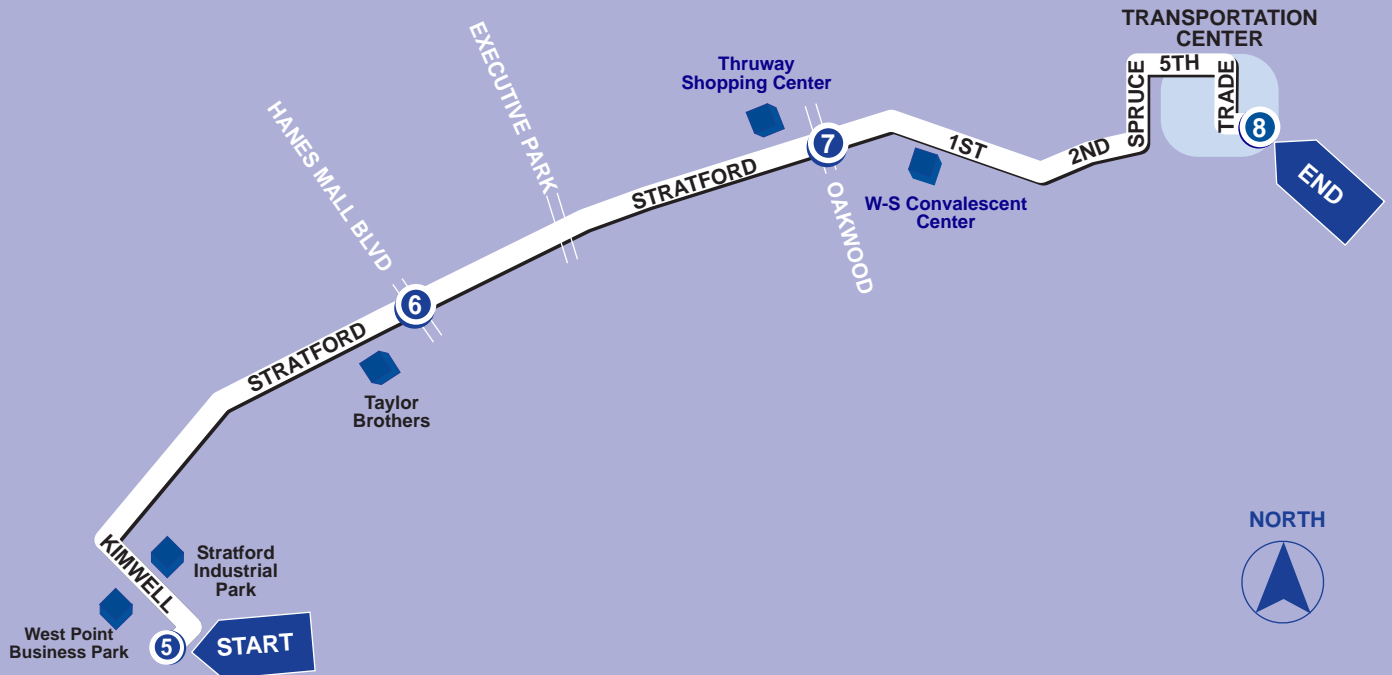

INBOUND

5	6	7	8
BUS STARTS at Empire & West Point	Bus leaves from Stratford & Hanes Mall Blvd.	Bus leaves from Stratford & Oakwood	Transportation Center Bay C-4 Departs
WEEKDAYS			
7:00 A.M.	7:05	7:15	7:30
8:00	8:05	8:15	8:30
3:00 P.M.	3:05	3:15	3:30
4:00	4:05	4:15	4:30
5:00	5:05	5:15	5:30
No Inbound trip this hour			

NO SATURDAY SERVICE

Route 19

Thruway Stratford Industrial Park

For more information call 727-2000

**WSTA**

WINSTON-SALEM TRANSIT AUTHORITY

▶ **OUTBOUND** ▶

**1**  
BUS departs  
Transportation  
Center  
Bay C-4

**2**  
Bus leaves  
from  
Stratford &  
Oakwood

**3**  
Bus leaves  
from  
Stratford &  
Hanes Mall Blvd.

**4**  
Bus leaves  
from  
Empire &  
West Point

**WEEKDAYS**

6:30 A.M.	6:40	6:50	7:00
7:30	7:40	7:50	8:00
2:30 P.M.	2:40	2:50	3:00
3:30	3:40	3:50	4:00
4:30	4:40	4:50	5:00

These symbols indicate points of interest along the route.

The route always runs in the direction the arrows are pointed.

All WSTA buses are lift equipped.

All WSTA buses are bicycle rack equipped.

**WSTA BUS FARES** (Exact fare only)