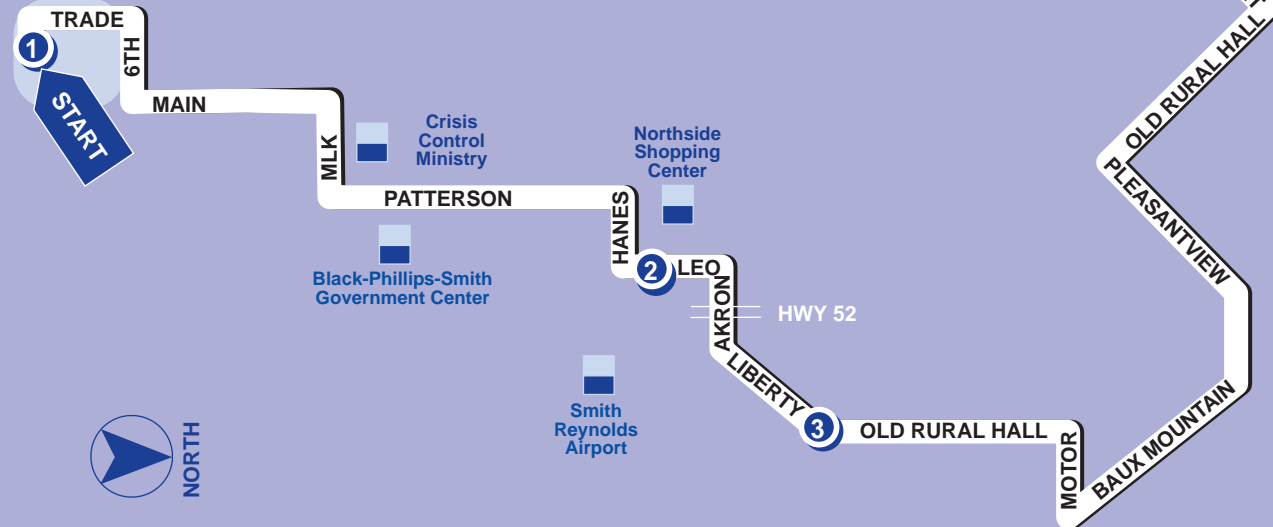

▶ **OUTBOUND** ▶

TRANSPORTATION CENTER (Bay D-3)

1

BUS departs Transportation Center Bay D-3

2

Bus leaves from Northside Shopping Center

3

Bus leaves from Liberty & Old Rural Hall Rd.

4

BUS ENDS at Oak Summit & Ogburn

WEEKDAYS

6:15 A.M.	6:30	6:35	6:45
7:15	7:30	7:35	7:45
8:15	8:30	8:35	8:45
9:15	9:30	9:35	9:45
10:15	10:30	10:35	10:45
11:15	11:30	11:35	11:45
12:15 P.M.	12:30	12:35	12:45
1:15	1:30	1:35	1:45
2:15	2:30	2:35	2:45
3:15	3:30	3:35	3:45
4:15	4:30	4:35	4:45
5:15	5:30	5:35	5:45
6:15	6:30	6:35	6:45

SATURDAYS

8:15 A.M.	8:30	8:35	8:45
9:15	9:30	9:35	9:45
10:15	10:30	10:35	10:45
11:15	11:30	11:35	11:45
12:15 P.M.	12:30	12:35	12:45
1:15	1:30	1:35	1:45
2:15	2:30	2:35	2:45
3:15	3:30	3:35	3:45
4:15	4:30	4:35	4:45
5:15	5:30	5:35	5:45
6:15	6:30	6:35	6:45

MAP LEGEND

INFORMATION

Major bus stops are numbered and listed on the map.

The bus leaves at each of the times listed below this symbol.

TIP: The number in the column **2** = **2** matches the same number location on the map.

These symbols indicate points of interest along the route.

All WSTA buses are lift equipped.

All WSTA buses are bicycle rack equipped.

WSTA BUS FARES (Exact fare only)

	Adult Fares	Elderly & Disabled
Cash	$ 1.00	$ .50
Transfers	$ Free	$ Free
Rolling Monthly Pass	$ 30.00	$ 15.00
10-Ride Pass	$ 10.00	$ 5.00

* Children shorter than the farebox and accompanied by an adult ride free.
* Senior Citizen or Medicare Card or WSTA Special Population

SUNDAY AND HOLIDAY SERVICE

No bus service is provided on Sundays or the following holidays:

New Year's Day	4th of July
Martin Luther King Jr. Day	Labor Day
Good Friday	Thanksgiving Day
Memorial Day	Christmas Day

Information for our deaf patrons is available at
TDD Number: (336)748-3975

Hampton D. Haith
Administration Building
1060 N. Trade St.
Winston-Salem, NC 27102

Transportation Center
100 W. 5th St.
Winston-Salem, NC 27101

Print Date
Sept 2007