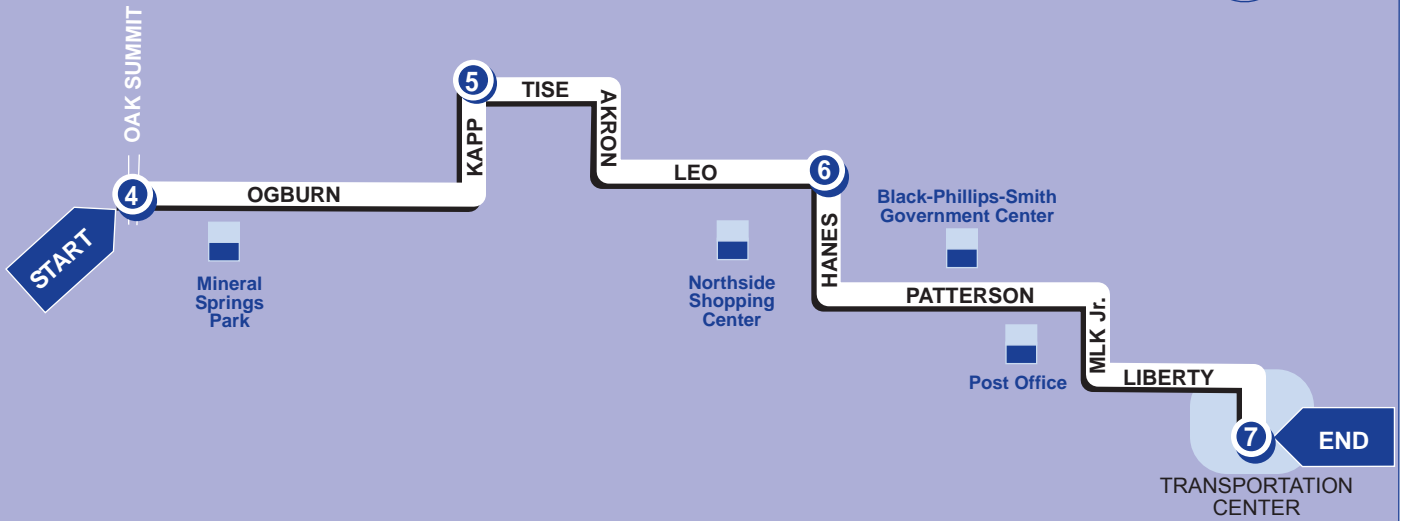

MINERAL SPRINGS TO DOWNTOWN

► INBOUND ►

NORTH

4

BUS STARTS at Oak Summit & Ogburn

5

Bus leaves from Northside Shp Ctr

6

Bus leaves from Patterson & Northwest Blvd.

7

Transportation Center Bay D-3 Departs

WEEKDAYS

5:43	5:50	6:00	6:15
6:43 A.M.	6:50	7:00	7:15
7:43	7:50	8:00	8:15
8:43	8:50	9:00	9:15
9:43	9:50	10:00	10:15
10:43	10:50	11:00	11:15
11:43	11:50	12:00 P.M.	12:15
12:43	12:50	1:00	1:15
1:43	1:50	2:00	2:15
2:43	2:50	3:00	3:15
3:43	3:50	4:00	4:15
4:43	4:50	5:00	5:15
5:43	5:50	6:00	6:15
6:43	Route expresses to downtown via Patterson Avenue.		-----

SATURDAYS

8:43 A.M.	8:50	9:00	9:15
9:43	9:50	10:00	10:15
10:43	10:50	11:00	11:15
11:43	11:50	12:00	12:15 P.M.
12:43	12:50	1:00	1:15
1:43	1:50	2:00	2:15
2:43	2:50	3:00	3:15
3:43	3:50	4:00	4:15
4:43	4:50	5:00	5:15
5:43	5:50	6:00	6:15
6:43	Route expresses to downtown via Patterson Avenue.		-----

Bus leaves from Northside Shopping Center

3

Bus leaves from Liberty & Old Rural Hall Rd.

4

BUS ENDS at Oak Summit & Ogburn

WEEKDAYS

6:15 A.M.	6:30	6:35	6:45
7:15	7:30	7:35	7:45
8:15	8:30	8:35	8:45
9:15	9:30	9:35	9:45
10:15	10:30	10:35	10:45
11:15	11:30	11:35	11:45
12:15 P.M.	12:30	12:35	12:45
1:15	1:30	1:35	1:45
2:15	2:30	2:35	2:45
3:15	3:30	3:35	3:45
4:15	4:30	4:35	4:45
5:15	5:30	5:35	5:45
6:15	6:30	6:35	6:45