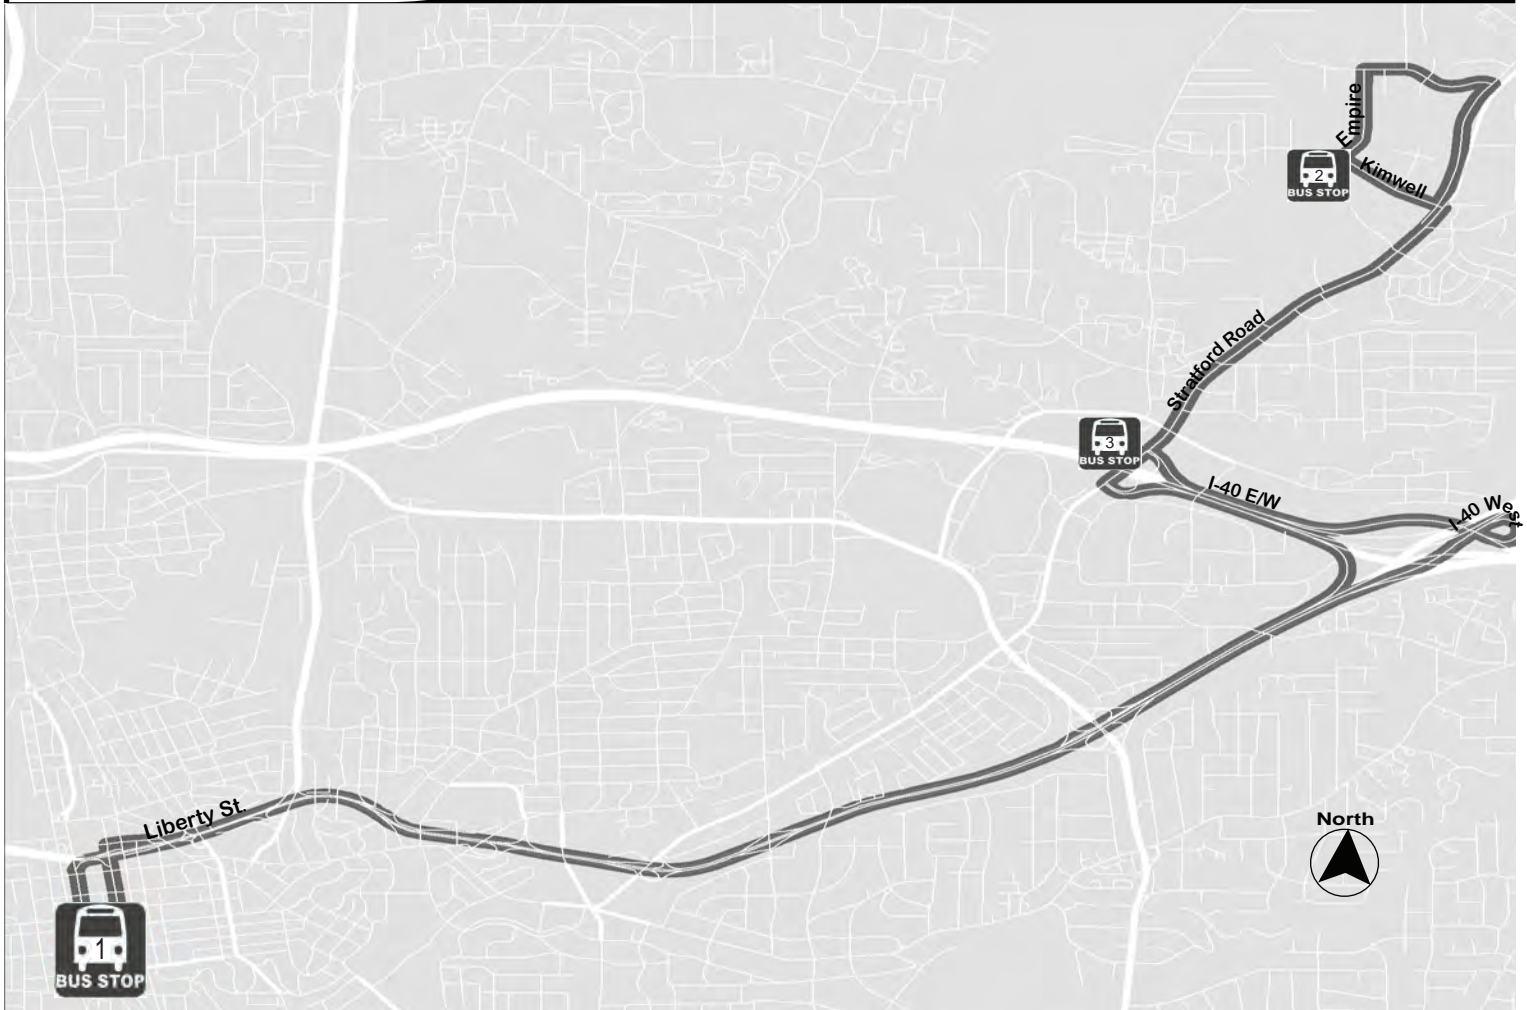

 Major bus stops are numbered and listed on the map.

 The bus leaves at each of the times listed below this symbol.

TIP: The number in the column matches the same number location on the map.

 All WSTA buses are lift equipped.

Children shorter than the farebox and accompanied by an adult ride free.

** Senior Citizen or Medicare Card or WSTA Special Population Card required as ID for Elderly and Disabled passengers.*

Route 102

Monday - Friday

Outbound to Stratford Industrial Park			Inbound to Transportation Center				
Transportation Center Bay C -2 1	Kimwell & Empire Drive 2	Empire Drive & Westpoint 3	Empire Drive & Westpoint 3	Stratford Rd & I-40 Entrance 4	Transportation Center Bay C -2 1		
A.M.	6:30	6:50	7:00	7:00	7:10	7:30	A.M.
	7:30	7:50	8:00	8:00	8:10	8:30	
	2:30	2:50	3:00	3:00	3:10	3:30	
P.M.	3:30	3:50	4:00	4:00	4:10	4:30	P.M.
	4:30	4:50	5:00	5:00	5:10	5:30	

This route provides service Monday through Friday only