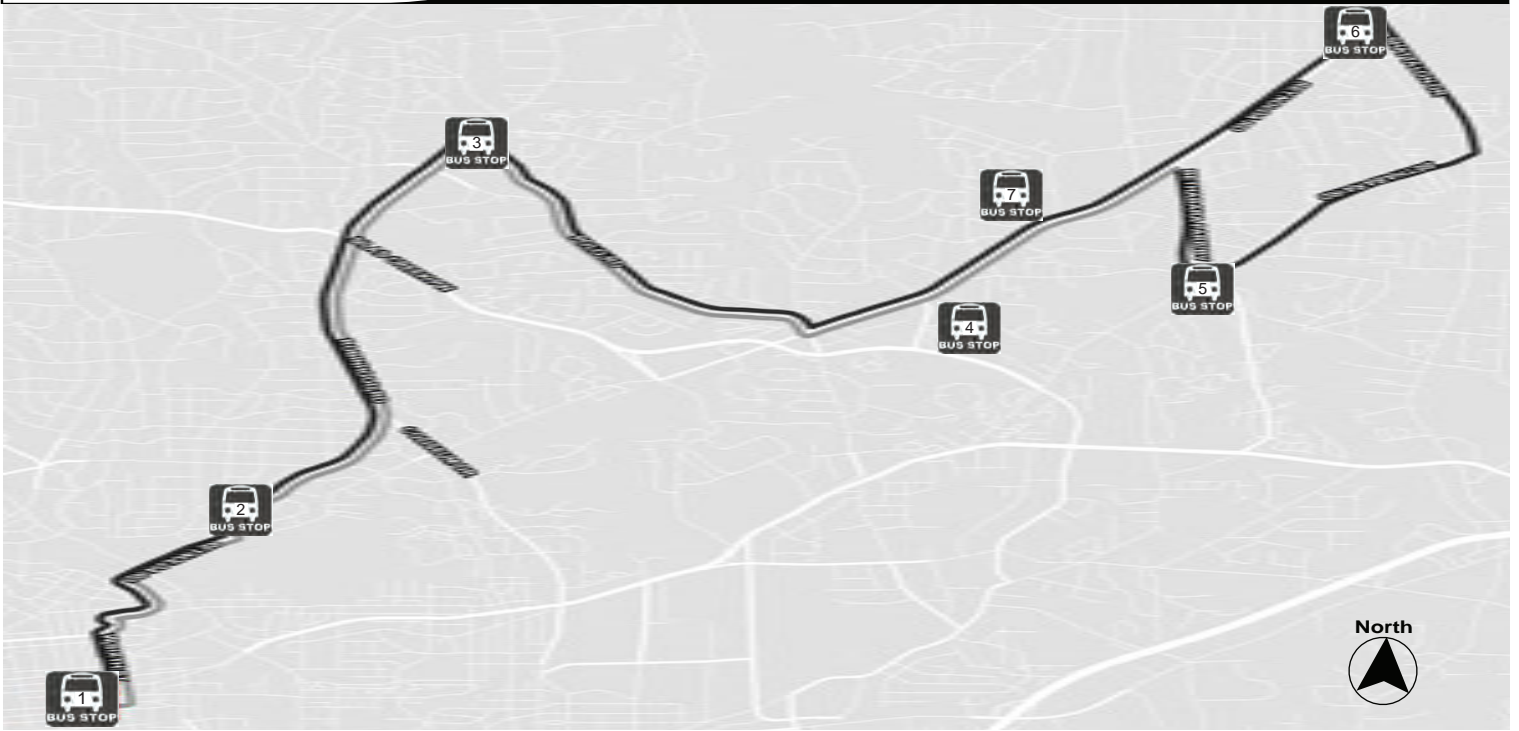

Route 109 Bay D-4

**Towergate Apts - Old Town Shopping Ctr- Reynolda Rd
Polo Road - Robinhood Road - TC**

Monday - Friday

Outbound to Reynolda & Shattalon

Inbound to Transportation Center

	1	2	3	4	5	6	6	7	3	2	1	
	Transportation Center Bay D-4	Robinhood & Reynolda Rd	Polo Rd & Robinhood	Reynolda & Fern Cliff	Bethabara Pk & Bethabara Rd	Reynolda & Shattalon	Reynolda & Shattalon	Reynolda & Fairlawn	Polo Rd & Robinhood	Robinhood & Reynolda Rd	Transportation Center Bay D-4	
A.M.	5:45	5:54	6:03	6:10	6:15	6:20	6:20	6:27	6:30	6:38	7:00	A.M.
	7:00	7:09	7:18	7:25	7:30	7:35	7:35	7:42	7:45	7:53	8:15	
	8:15	8:24	8:33	8:40	8:45	8:50	8:50	8:57	9:00	9:08	9:30	
	9:30	9:39	9:48	9:55	10:00	10:05	10:05	10:12	10:15	10:23	10:45	
P.M.	10:45	10:54	11:03	11:10	11:15	11:20	11:20	11:27	11:30	11:38	12:00	P.M.
	12:00	12:09	12:18	12:25	12:30	12:35	12:35	12:42	12:45	12:53	1:15	
	1:15	1:24	1:33	1:40	1:45	1:50	1:50	1:57	2:00	2:08	2:30	
	2:30	2:39	2:48	2:55	3:00	3:05	3:05	3:12	3:15	3:23	3:45	
	3:45	3:54	4:03	4:10	4:15	4:20	4:20	4:27	4:30	4:38	5:00	
	5:00	5:09	5:18	5:25	5:30	5:35	5:35	5:42	5:45	5:53	6:15	
	6:15	6:24	6:33	6:40	6:45	6:50	6:50	6:57	7:00	7:08	7:30	
	7:30	7:39	7:48	7:55	8:00	8:05	8:05	8:12	8:15	8:23	8:45	
Night Service	8:45	8:54	9:03	9:10	9:15	9:20	9:20	9:27	9:30	9:38	10:00	Night Service
	10:00	10:09	10:18	10:25	10:30	10:35	10:35	10:42	10:45	10:53	11:15	
	11:15	11:24	11:33	11:40	11:45	11:50	11:50	Travels To TC Bay D-4			12:05	

Saturday

Outbound to Reynolda & Shattalon

Inbound to Transportation Center

	1	2	3	4	5	6	6	7	3	2	1	
	Transportation Center Bay D-4	Robinhood & Reynolda Rd	Polo Rd & Robinhood	Reynolda & Fern Cliff	Bethabara Pk & Bethabara Rd	Reynolda & Shattalon	Reynolda & Shattalon	Reynolda & Fairlawn	Polo Rd & Robinhood	Robinhood & Reynolda Rd	Transportation Center Bay D-4	
A.M.	6:45	6:54	7:03	7:10	7:15	7:20	7:20	7:27	7:30	7:38	8:00	A.M.
	8:00	8:09	8:18	8:25	8:30	8:35	8:35	8:42	8:45	8:53	9:15	
	9:15	9:24	9:33	9:40	9:45	9:50	9:50	9:57	10:00	10:08	10:30	
	10:30	10:39	10:48	10:55	11:00	11:05	11:05	11:12	11:15	11:23	11:45	
P.M.	11:45	11:54	12:03	12:10	12:15	12:20	12:20	12:27	12:30	12:38	1:00	P.M.
	1:00	1:09	1:18	1:25	1:30	1:35	1:35	1:42	1:45	1:53	2:15	
	2:15	2:24	2:33	2:40	2:45	2:50	2:50	2:57	3:00	3:08	3:30	
	3:30	3:39	3:48	3:55	4:00	4:05	4:05	4:12	4:15	4:23	4:45	
	4:45	4:54	5:03	5:10	5:15	5:20	5:20	5:27	5:30	5:38	6:00	
	6:00	6:09	6:18	6:25	6:30	6:35	6:35	6:42	6:45	6:53	7:15	
	7:15	7:24	7:33	7:40	7:45	7:50	7:50	7:57	8:00	8:08	8:30	
	8:30	8:39	8:48	8:55	9:00	9:05	9:05	9:12	9:15	9:23	9:45	
Night Service	9:45	9:54	10:03	10:10	10:15	10:20	10:20	10:27	10:30	10:38	11:00	Night Service
	11:00	11:09	11:18	11:25	11:30	11:35	11:35	11:42	11:45	11:53	12:05	

This route does not provide service on Sunday