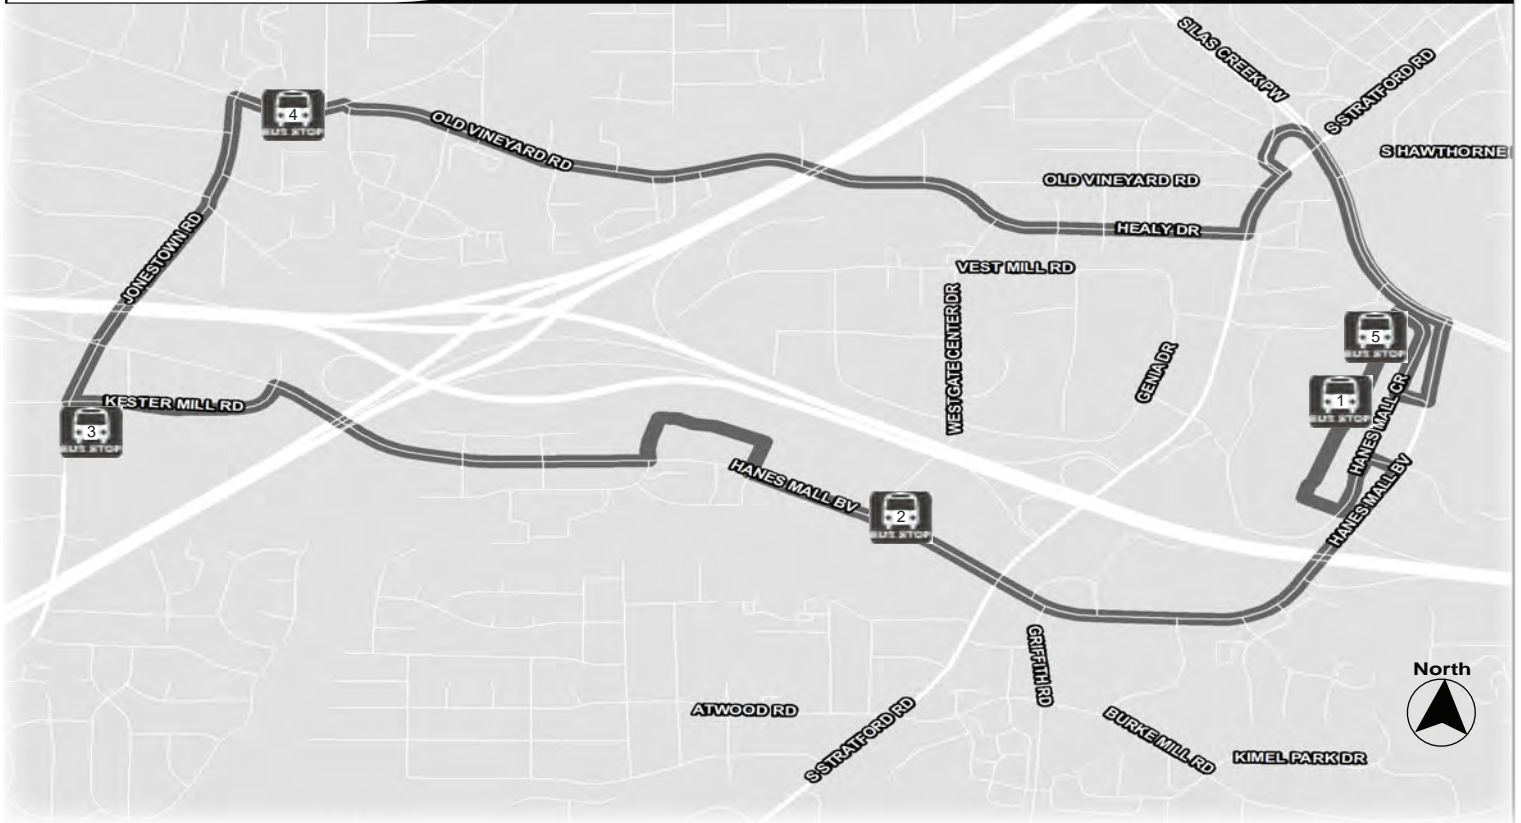

Children shorter than the farebox and accompanied by an adult ride free.

** Senior Citizen or Medicare Card or WSTA Special Population Card required as ID for Elderly and Disabled passengers.*

Route 81

Hanes Mall
Westgate Blvd
Hanes Mall Blvd
Walmart-Kestermill
Country Club & Jonestown
Old Vineyard Rd / Healy Drive

Monday - Friday

Hanes Mall to Old Vineyard (Westside)

	Hanes Mall 1	Westgate Blvd & Hanes Mall Blvd 2	Kester Mill Walmart 3	Country Club Rd & Jonestown 4	Hanes Mall 5	
A.M.	6:15	6:23	6:30	6:35	6:45	A.M.
	7:15	7:23	7:30	7:35	7:45	
	8:15	8:23	8:30	8:35	8:45	
	9:15	9:23	9:30	9:35	9:45	
	10:15	10:23	10:30	10:35	10:45	
P.M.	11:15	11:23	11:30	11:35	11:45	P.M.
	12:15	12:23	12:30	12:35	12:45	
	1:15	1:23	1:30	1:35	1:45	
	2:15	2:23	2:30	2:35	2:45	
	3:15	3:23	3:30	3:35	3:45	
Night Service	4:15	4:23	4:30	4:35	4:45	Night Service
	5:15	5:23	5:30	5:35	5:45	
	6:15	6:23	6:30	6:35	6:45	
	7:15	7:23	7:30	7:35	7:45	
	8:15	8:23	8:30	8:35	8:45	
	9:15	9:23	9:30	9:35	9:45	
	10:15	10:23	10:30	10:35	10:45	
11:15	11:23	11:30	11:35	11:45 Goes To TC Bay D-4		

SATURDAY

Hanes Mall to Old Vineyard (Westside)

	Hanes Mall 1	Westgate Blvd & Hanes Mall Blvd 2	Kester Mill Walmart 3	Country Club Rd & Jonestown 4	Hanes Mall 5	
A.M.	7:15	7:23	7:30	7:35	7:45	A.M.
	8:15	8:23	8:30	8:35	8:45	
	9:15	9:23	9:30	9:35	9:45	
	10:15	10:23	10:30	10:35	10:45	
	11:15	11:23	11:30	11:35	11:45	
P.M.	12:15	12:23	12:30	12:35	12:45	P.M.
	1:15	1:23	1:30	1:35	1:45	
	2:15	2:23	2:30	2:35	2:45	
	3:15	3:23	3:30	3:35	3:45	
	4:15	4:23	4:30	4:35	4:45	
Night Service	5:15	5:23	5:30	5:35	5:45	Night Service
	6:15	6:23	6:30	6:35	6:45	
	7:15	7:23	7:30	7:35	7:45	
	8:15	8:23	8:30	8:35	8:45	
	9:15	9:23	9:30	9:35	9:45	
	10:15	10:23	10:30	10:35	10:45	
	11:15	11:23	11:30	11:35	11:45 Goes To TC Bay D-4	