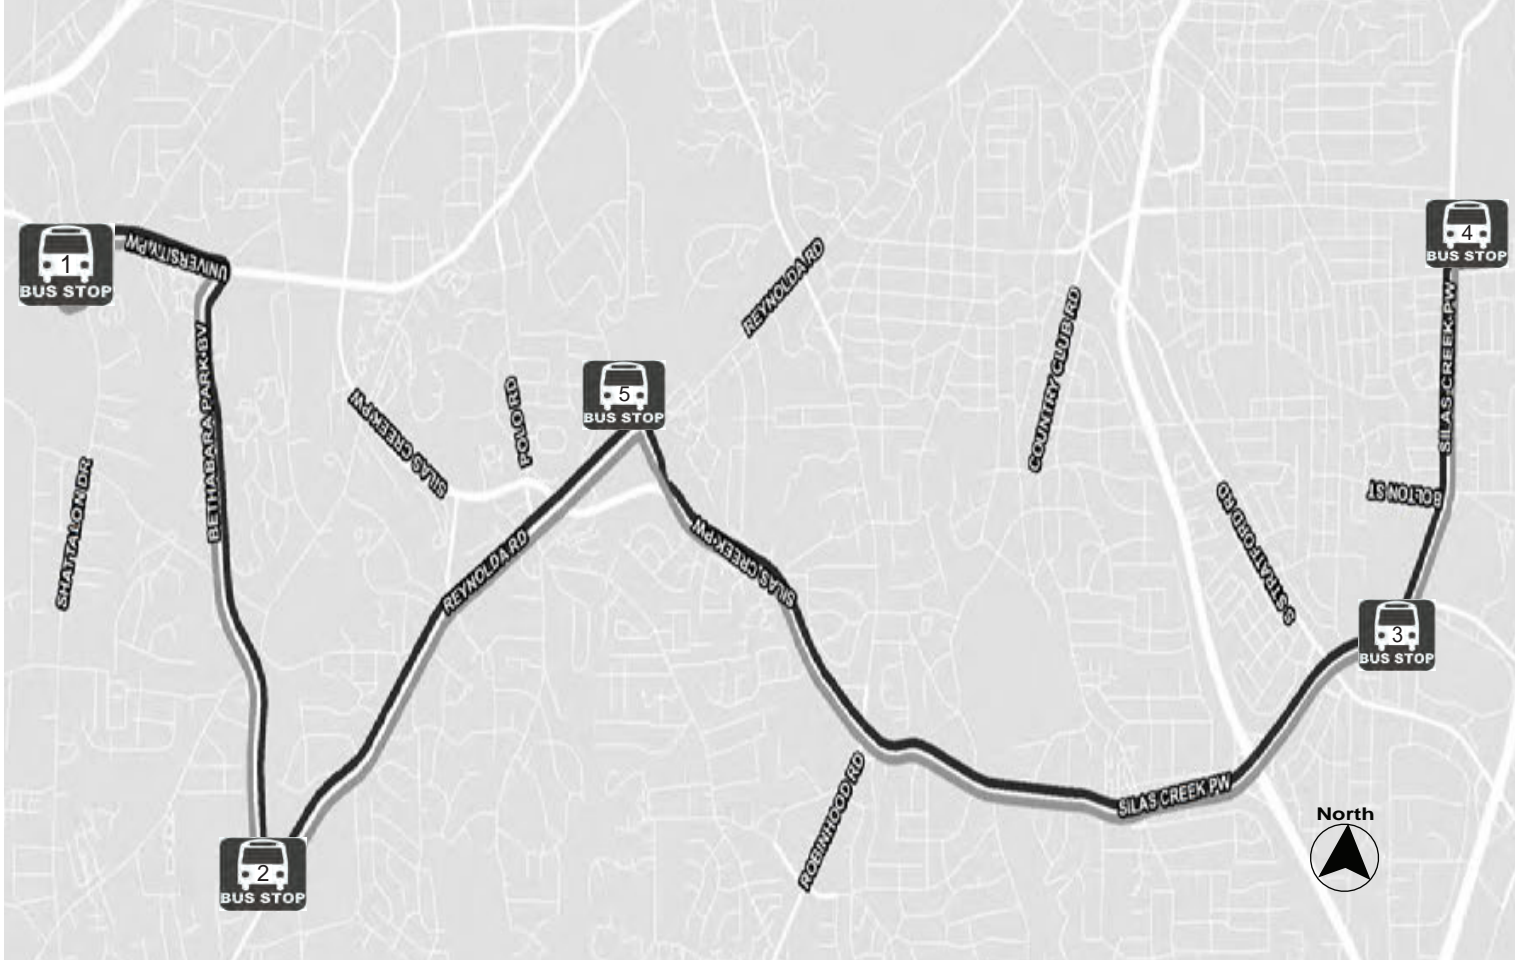

 Major bus stops are numbered and listed on the map.

 The bus leaves at each of the times listed below this symbol.

TIP: The number in the column matches the same number location on the map.

 All WSTA buses are lift equipped.

Children shorter than the farebox and accompanied by an adult ride free.

** Senior Citizen or Medicare Card or WSTA Special Population Card required as ID for Elderly and Disabled passengers.*

Route 99

Crosstown Route

Sturmer Park - Wake Forest Hanes Mall- Forsyth Tech/Main

Crosstown Route

Monday - Friday

Outbound to Forsyth Tech/Crosstown Route				Inbound to Sturmer Park/Crosstown Route			
Sturmer Park 1	Reynolda Rd & Bethabara 2	Hanes Shopping Ctr & Silas Creek 3	Forsyth Tech/ Main Campus 4	Forsyth Tech/ Main Campus 4	Reynolda & Wake Forest 5	Reynolda & Bethabara PK 2	Sturmer Park 1
A.M. 7:00	7:08	7:18	7:25	7:25	7:35	7:42	8:00
8:00	8:08	8:18	8:25	8:25	8:35	8:42	9:00
9:00	9:08	9:18	9:25	9:25	9:35	9:42	10:00
10:00	10:08	10:18	10:25	10:25	10:35	10:42	11:00
11:00	11:08	11:18	11:25	11:25	11:35	11:42	12:00
12:00	12:08	12:18	12:25	12:25	12:35	12:42	1:00
P.M. 1:00	1:08	1:18	1:25	1:25	1:35	1:42	2:00
2:00	2:08	2:18	2:25	2:25	2:35	2:42	3:00
3:00	3:08	3:18	3:25	3:25	3:35	3:42	4:00
4:00	4:08	4:18	4:25	4:25	4:35	4:42	5:00
5:00	5:08	5:18	5:25	5:25	5:35	5:42	6:00
6:00	6:08	6:18	6:25	6:25	6:35	6:42	7:00
7:00	This route will travel to the TC Bay C-1 (<i>this trip only</i>) arriving 7:15 pm						

This route provides service Monday through Friday only. Crosstown routes do not come to the Transportation Center except to deadhead to the TC on the way to the garage.