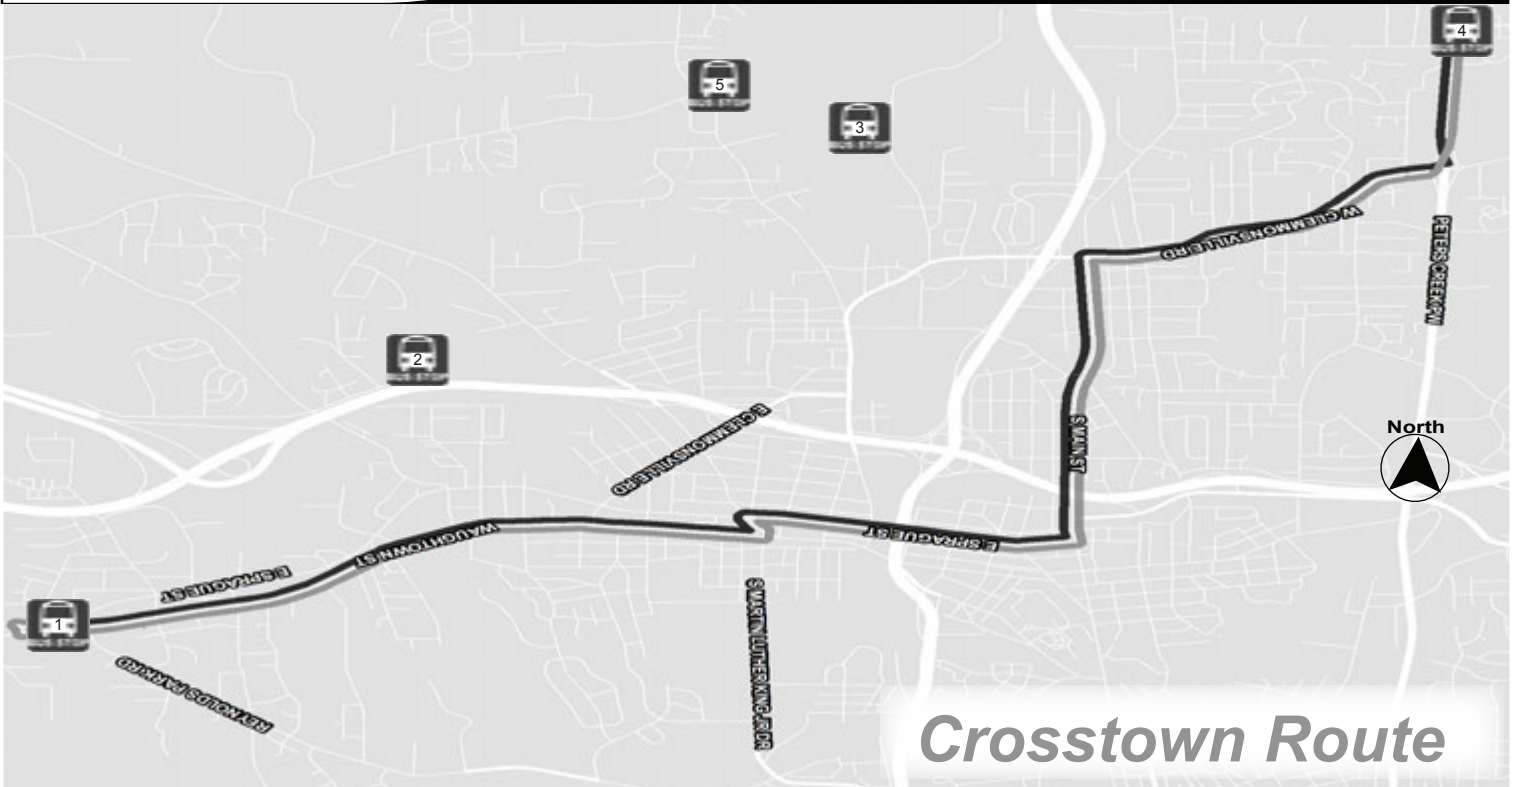

WSTA
 WINSTON-SALEM TRANSIT AUTHORITY

Route 101

Crosstown Route

Southeast Plaza Shopping Ctr
Food Lion/Waughtown - South Park
Shopping Ctr - Walmart/Peters Crk

Crosstown Route

Monday - Friday

Outbound to Walmart PC/Crosstown Route

Inbound to Waughtown/Crosstown Route

	Waughtown & Broadbay 1	Thomasville & Sprague 2	Main St & Clemmonsville 3	Walmart @ Peterscreek 4	Walmart @ Peterscreek 4	Main St & Sprague 5	Food Lion @ Waughtown 2	Waughtown & Broadbay 1	
A.M.	6:30	6:39	6:47	7:00	7:00	7:04	7:13	7:30	A.M.
	7:30	7:39	7:47	8:00	8:00	8:04	8:13	8:30	
	8:30	8:39	8:47	9:00	9:00	9:04	9:13	9:30	
P.M.	9:30	9:39	9:47	10:00	10:00	10:04	10:13	10:30	P.M.
	10:30	10:39	10:47	11:00	11:00	11:04	11:13	11:30	
	11:30	11:39	11:47	12:00	12:00	12:04	12:13	12:30	
Night Service	12:30	12:39	12:47	1:00	1:00	1:04	1:13	1:30	Night Service
	1:30	1:39	1:47	2:00	2:00	2:04	2:13	2:30	
	2:30	2:39	2:47	3:00	3:00	3:04	3:13	3:30	
Night Service	3:30	3:39	3:47	4:00	4:00	4:04	4:13	4:30	Night Service
	4:30	4:39	4:47	5:00	5:00	5:04	5:13	5:30	
	5:30	5:39	5:47	6:00	6:00	6:04	6:13	6:30	
Night Service	6:30	6:39	6:47	7:00	7:00	7:04	7:13	7:30	Night Service
	7:30	7:39	7:47	8:00	8:00	8:04	8:13	8:30	
	8:30	8:39	8:47	9:00	9:00	9:04	9:13	9:30	
Night Service	9:30	9:39	9:47	10:00	10:00	10:04	10:13	10:30	Night Service
	10:30	10:39	10:47	11:00	11:00	11:04	11:13	11:30	
	11:30	11:39	11:47	12:00	11:00	11:04	11:13	11:30	