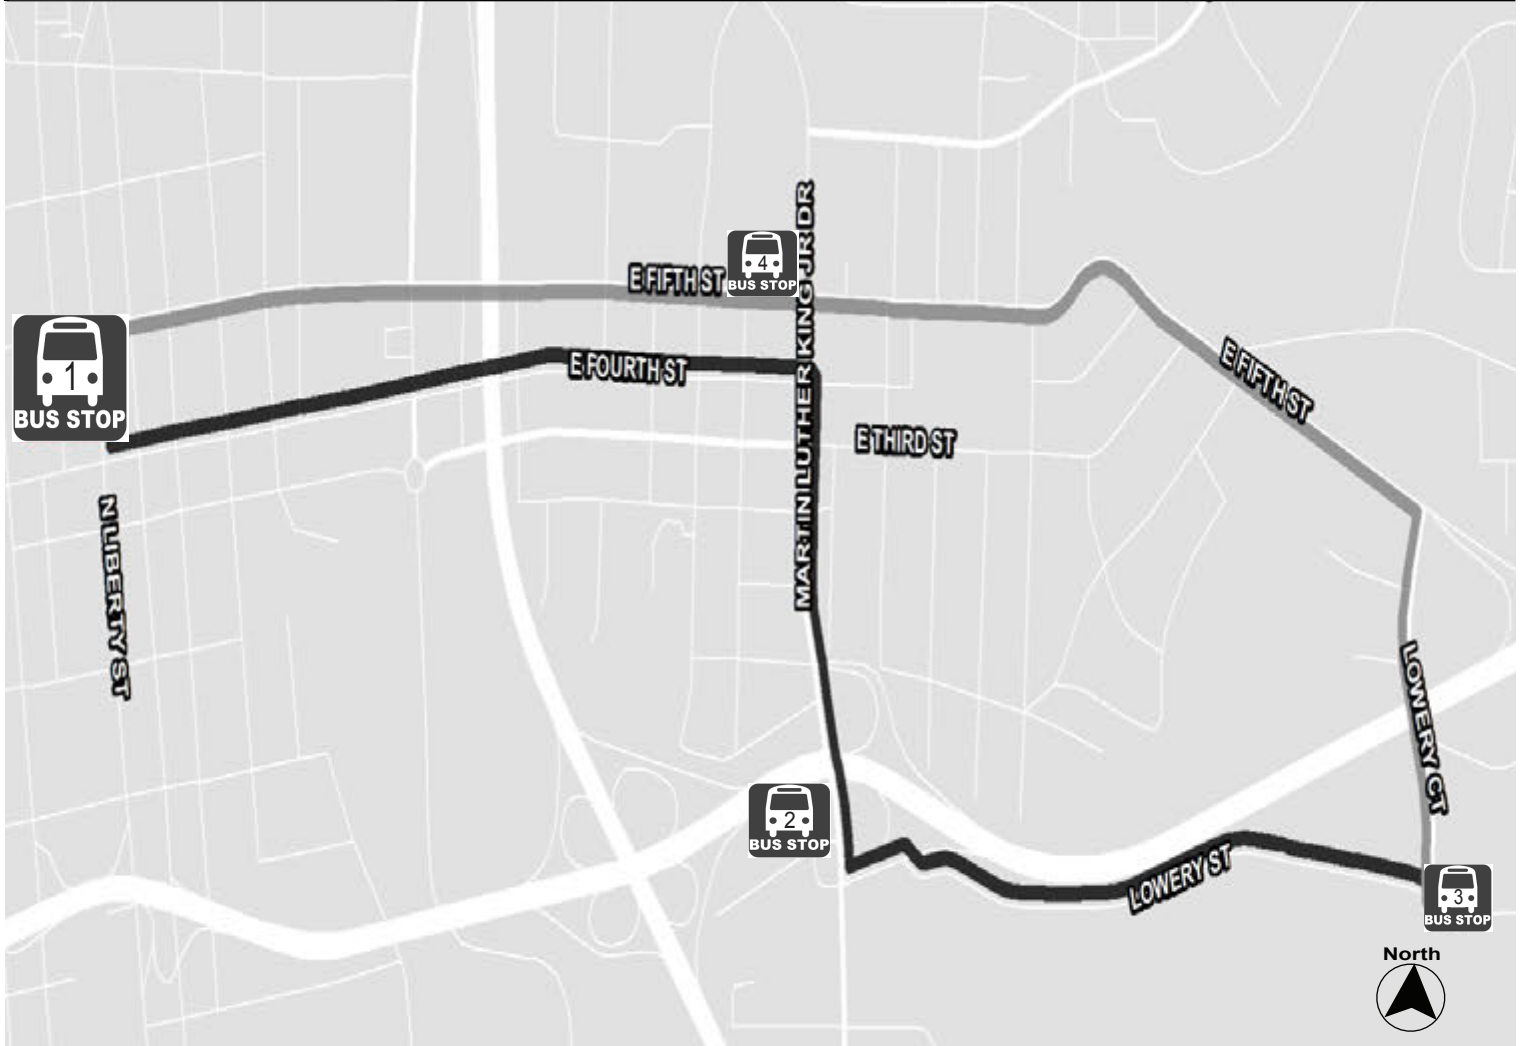

 Major bus stops are numbered and listed on the map.

 The bus leaves at each of the times listed below this symbol.

TIP: The number in the column matches the same number location on the map.

 All WSTA buses are lift equipped.

Children shorter than the farebox and accompanied by an adult ride free.

** Senior Citizen or Medicare Card or WSTA Special Population Card required as ID for Elderly and Disabled passengers.*

Route 110

Monday - Friday

Outbound to Lowery Street

	Transportation Center Bay C-1 1	MLK & Union Station 2	Lowery Street Facility 3
A.M.	5:45	5:55	6:00
	6:15	6:25	6:30
	6:45	6:55	7:00
	7:15	7:25	7:30
	7:45	7:55	8:00
	Bus will depart from Lowery Street at this time 1:00		
P.M.	1:15	1:25	1:30
	1:45	1:55	2:00
	2:15	2:25	2:30
	2:45	2:55	3:00
	3:15	3:25	3:30
	3:45	3:55	4:00
	4:15	4:25	4:30
	4:45	4:55	5:00

Inbound to Transportation Center

	Lowery Street Facility 3	MLK & Fifth Street 4	Depart the TC Bay C-1 1
A.M.	6:00	6:05	6:15
	6:30	6:35	6:45
	7:00	7:05	7:15
	7:30	7:35	7:45
	8:00	Bus heads to the Garage at this time	
P.M.	1:00	1:05	1:15
	1:30	1:35	1:45
	2:00	2:05	2:15
	2:30	2:35	2:45
	3:00	3:05	3:15
	3:30	3:35	3:45
	4:00	4:05	4:15
	4:30	4:35	4:45
	5:00		