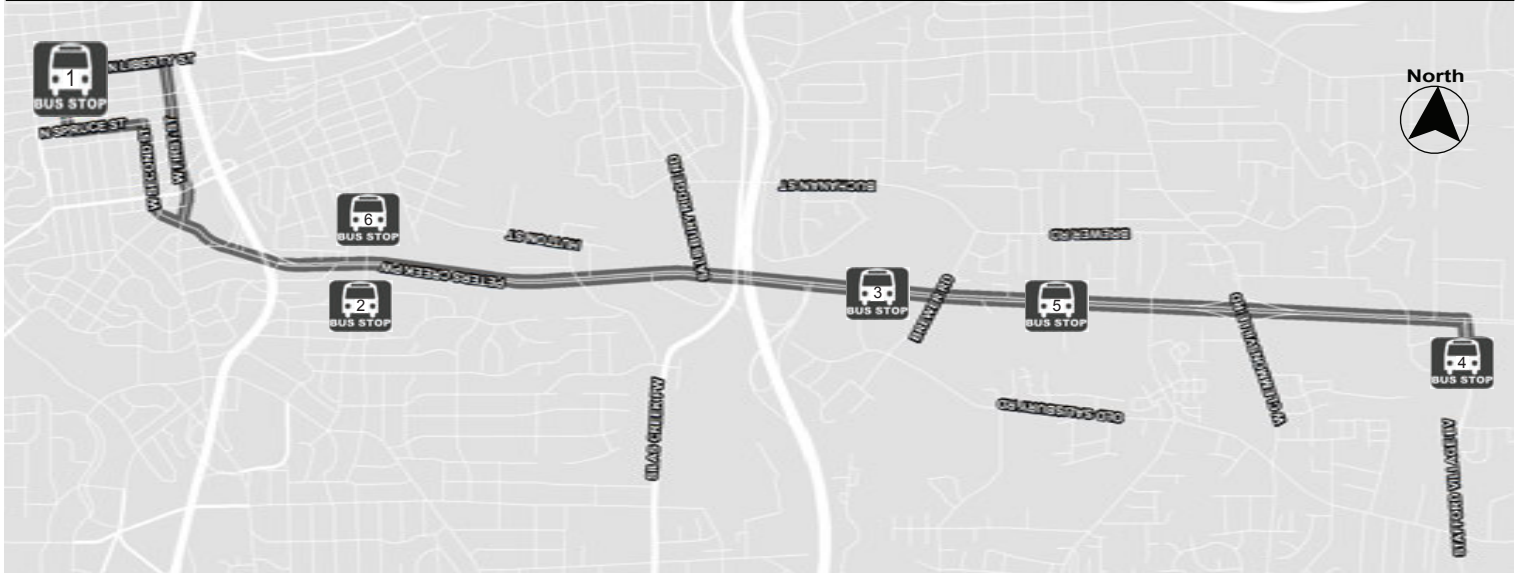

Route 83 Bay A-4

TC - Peters Creek - Brewers Crossing - South Park Walmart/Peters Creek

Monday - Friday

Outbound to WalMart/PetersCreek Pkwy

Inbound to Transportation Center

	Transportation Center Bay A-4 1	Peters Creek & Academy 2	Peters Creek & Brewer Crossing 3	Walmart Shelter 4	Walmart Shelter 4	Peters Creek & Brewer 5	PetersCreek & W Salem Shp Ctr 6	Transportation Center Bay A-4 1	
A.M.	6:00	6:08	6:18	6:25	6:25	6:33	6:42	7:00	A.M.
	7:00	7:08	7:18	7:25	7:25	7:33	7:42	8:00	
	8:00	8:08	8:18	8:25	8:25	8:33	8:42	9:00	
P.M.	9:00	9:08	9:18	9:25	9:25	9:33	9:42	10:00	P.M.
	10:00	10:08	10:18	10:25	10:25	10:33	10:42	11:00	
	11:00	11:08	11:18	11:25	11:25	11:33	11:42	12:00	
	12:00	12:08	12:18	12:25	12:25	12:33	12:42	1:00	
	1:00	1:08	1:18	1:25	1:25	1:33	1:42	2:00	
	2:00	2:08	2:18	2:25	2:25	2:33	2:42	3:00	
	3:00	3:08	3:18	3:25	3:25	3:33	3:42	4:00	
	4:00	4:08	4:18	4:25	4:25	4:33	4:42	5:00	
	5:00	5:08	5:18	5:25	5:25	5:33	5:42	6:00	
	6:00	6:08	6:18	6:25	6:25	6:33	6:42	7:00	
Night Service	7:00	7:08	7:18	7:25	7:25	7:33	7:42	8:00	Night Service
	8:00	8:08	8:18	8:25	8:25	8:33	8:42	9:00	
	9:00	9:08	9:18	9:25	9:25	9:33	9:42	10:00	
	10:00	10:08	10:18	10:25	10:25	10:33	10:42	11:00	
	11:00	11:08	11:18	11:25	11:25	11:33	11:42	11:51	

Saturday

Outbound to WalMart/PetersCreek Pkwy

Inbound to Transportation Center

	Transportation Center Bay A-4 1	Peters Creek & Academy 2	Peters Creek & Brewer Crossing 3	Walmart Shelter 4	Walmart Shelter 4	Peters Creek & Brewer 3	PetersCreek & W Salem Shp Ctr 6	Transportation Center Bay A-4 1	
A.M.	8:00	8:08	8:18	8:25	8:25	8:33	8:42	9:00	A.M.
	9:00	9:08	9:18	9:25	9:25	9:33	9:42	10:00	
	10:00	10:08	10:18	10:25	10:25	10:33	10:42	11:00	
P.M.	11:00	11:08	11:18	11:25	11:25	11:33	11:42	12:00	P.M.
	12:00	12:08	12:18	12:25	12:25	12:33	12:42	1:00	
	1:00	1:08	1:18	1:25	1:25	1:33	1:42	2:00	
	2:00	2:08	2:18	2:25	2:25	2:33	2:42	3:00	
	3:00	3:08	3:18	3:25	3:25	3:33	3:42	4:00	
	4:00	4:08	4:18	4:25	4:25	4:33	4:42	5:00	
	5:00	5:08	5:18	5:25	5:25	5:33	5:42	6:00	
	6:00	6:08	6:18	6:25	6:25	6:33	6:42	7:00	
	7:00	7:08	7:18	7:25	7:25	7:33	7:42	8:00	
	8:00	8:08	8:18	8:25	8:25	8:33	8:42	9:00	
Night Service	9:00	9:08	9:18	9:25	9:25	9:33	9:42	10:00	Night Service
	10:00	10:08	10:18	10:25	10:25	10:33	10:42	11:00	
	11:00	11:08	11:18	11:25	11:25	11:33	11:42	11:51	

Sunday

Outbound to WalMart/PetersCreek Pkwy

Inbound to Transportation Center

	Transportation Center Bay A-4 1	Peters Creek & Academy 2	Peters Creek & Brewer Crossing 3	Walmart Shelter 4	Walmart Shelter 4	Peters Creek & Brewer 3	Peters Creek & W Salem Shp Ctr 6	Transportation Center Bay A-4 1		
A.M.	8:00	8:08	8:18	8:25	7:25	7:33	7:42	8:00	A.M.	
	9:00	9:08	9:18	9:25	8:25	8:33	8:42	9:00		
	10:00	10:08	10:18	10:25	9:25	9:33	9:42	10:00		
P.M.	11:00	11:08	11:18	11:25	10:25	10:33	10:42	11:00	P.M.	
	12:00	12:08	12:18	12:25	11:25	11:33	11:42	12:00		
	1:00	1:08	1:18	1:25	12:25	12:33	12:42	1:00		
	2:00	2:08	2:18	2:25	1:25	1:33	1:42	2:00		
	3:00	3:08	3:18	3:25	2:25	2:33	2:42	3:00		
	4:00	4:08	4:18	4:25	3:25	3:33	3:42	4:00		
	5:00	5:08	5:18	5:25	4:25	4:33	4:42	5:00		
	6:00	6:08	6:18	6:25	5:25	5:33	5:42	6:00		
					6:25	6:25	6:33	6:42		6:51