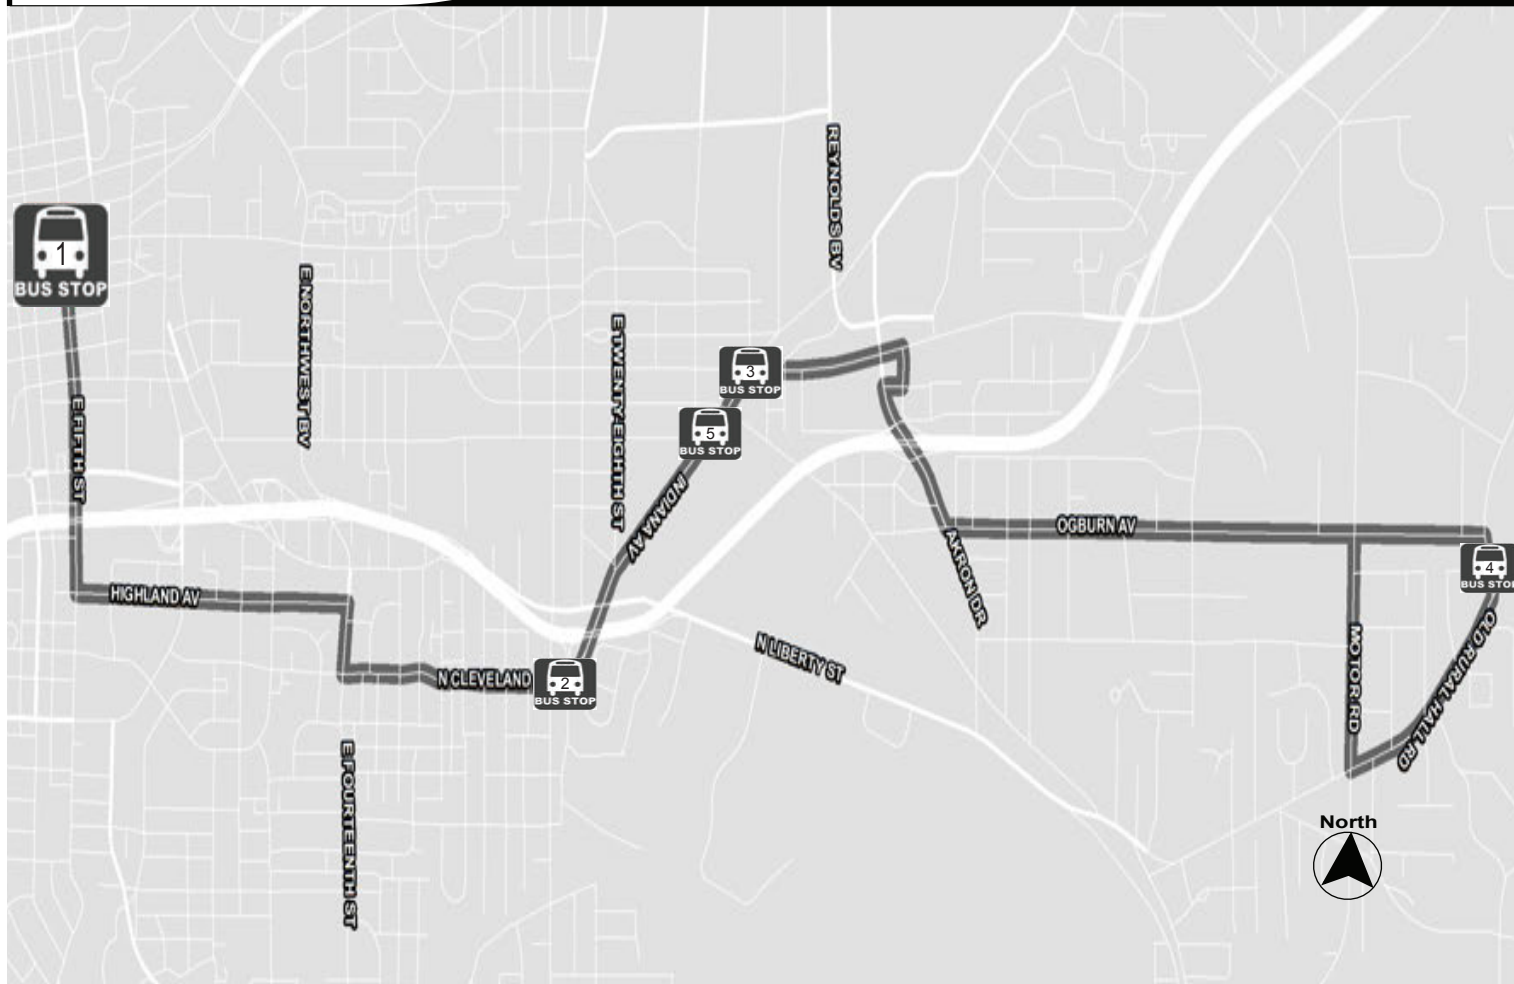

 Major bus stops are numbered and listed on the map.

 The bus leaves at each of the times listed below this symbol.

TIP: The number in the column matches the same number location on the map.

 All WSTA buses are lift equipped.

Children shorter than the farebox and accompanied by an adult ride free.

** Senior Citizen or Medicare Card or WSTA Special Population Card required as ID for Elderly and Disabled passengers.*

Route 92

Dept of Social Services
Cleveland Avenue Homes
Northside Shopping Center
Mineral Springs Elementary
Mineral Springs Middle Sch

Monday - Friday

Outbound to Old Rural Hall Road				Inbound to Transportation Center				
Transportation Center Bay C-4	Cleveland Ave & 25th Street	Patterson & Indiana Ave	Oak Summit & Old Rural Hall Rd	Oak Summit & Old Rural Hall Rd	Indiana Ave & 30th Street	Cleveland Ave & 25th Street	Transportation Center Bay C-4	
1	2	3	4	4	5	2	1	
A.M.				5:55	6:06	6:10	6:30	A.M.
6:30	6:43	6:48	6:55	6:55	7:06	7:10	7:30	
7:30	7:43	7:48	7:55	7:55	8:06	8:10	8:30	
8:30	8:43	8:48	8:55	8:55	9:06	9:10	9:30	
9:30	9:43	9:48	9:55	9:55	10:06	10:10	10:30	
10:30	10:43	10:48	10:55	10:55	11:06	11:10	11:30	
P.M.				11:55	12:06	12:10	12:30	P.M.
12:30	12:43	12:48	12:55	12:55	1:06	1:10	1:30	
1:30	1:43	1:48	1:55	1:55	2:06	2:10	2:30	
2:30	2:43	2:48	2:55	2:55	3:06	3:10	3:30	
3:30	3:43	3:48	3:55	3:55	4:06	4:10	4:30	
4:30	4:43	4:48	4:55	4:55	5:06	5:10	5:30	
5:30	5:43	5:48	5:55	5:55	6:06	6:10	6:30	
6:30	6:43	6:48	6:55	6:55	7:06	7:10	7:30	

This route provides daytime service Monday through Friday only