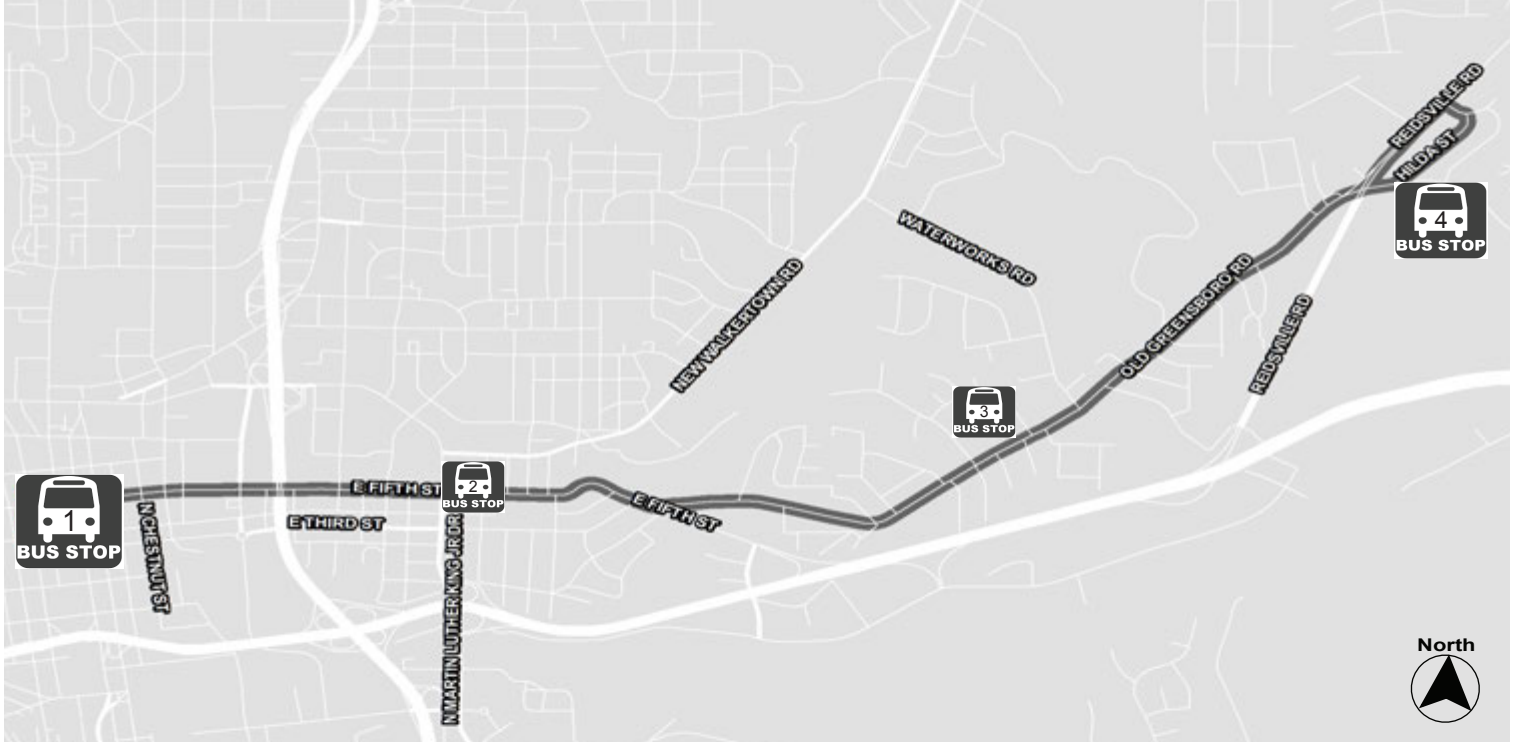

Children shorter than the farebox and accompanied by an adult ride free.

** Senior Citizen or Medicare Card or WSTA Special Population Card required as ID for Elderly and Disabled passengers.*

Route 94

Atkins High School
Kensington Village Apts
Petree Elementary School
East Forsyth High School

Monday - Friday

Outbound to East Forsyth High School				Inbound to Transportation Center				
Transportation Center B-2	5th Street & MLK Blvd	Old Greensboro Rd & Mt. Vernon Ave	East Forsyth High School	East Forsyth High School	Old Greensboro Rd & Mt. Vernon Ave	5th Street & MLK Blvd	Transportation Center B-2	
1	2	3	4	4	3	2	1	
A.M.	6:00	6:09	6:17	6:25	5:25	5:33	5:41	6:00
	7:00	7:09	7:17	7:25	6:25	6:33	6:41	7:00
	8:00	8:09	8:17	8:25	7:25	7:33	7:41	8:00
P.M.	9:00	9:09	9:17	9:25	8:25	8:33	8:41	9:00
	10:00	10:09	10:17	10:25	9:25	9:33	9:41	10:00
	11:00	11:09	11:17	11:25	10:25	10:33	10:41	11:00
	12:00	12:09	12:17	12:25	11:25	11:33	11:41	12:00
	1:00	1:09	1:17	1:25	12:25	12:33	12:41	1:00
	2:00	2:09	2:17	2:25	1:25	1:33	1:41	2:00
	3:00	3:09	3:17	3:25	2:25	2:33	2:41	3:00
	4:00	4:09	4:17	4:25	3:25	3:33	3:41	4:00
	5:00	5:09	5:17	5:25	4:25	4:33	4:41	5:00
	6:00	6:09	6:17	6:25	5:25	5:33	5:41	6:00
				6:25	Travels To TC Bay B-2			

This route provides Saturday service until midnight. This route does not provide night service Monday through Friday. This route does not provide service on Sunday