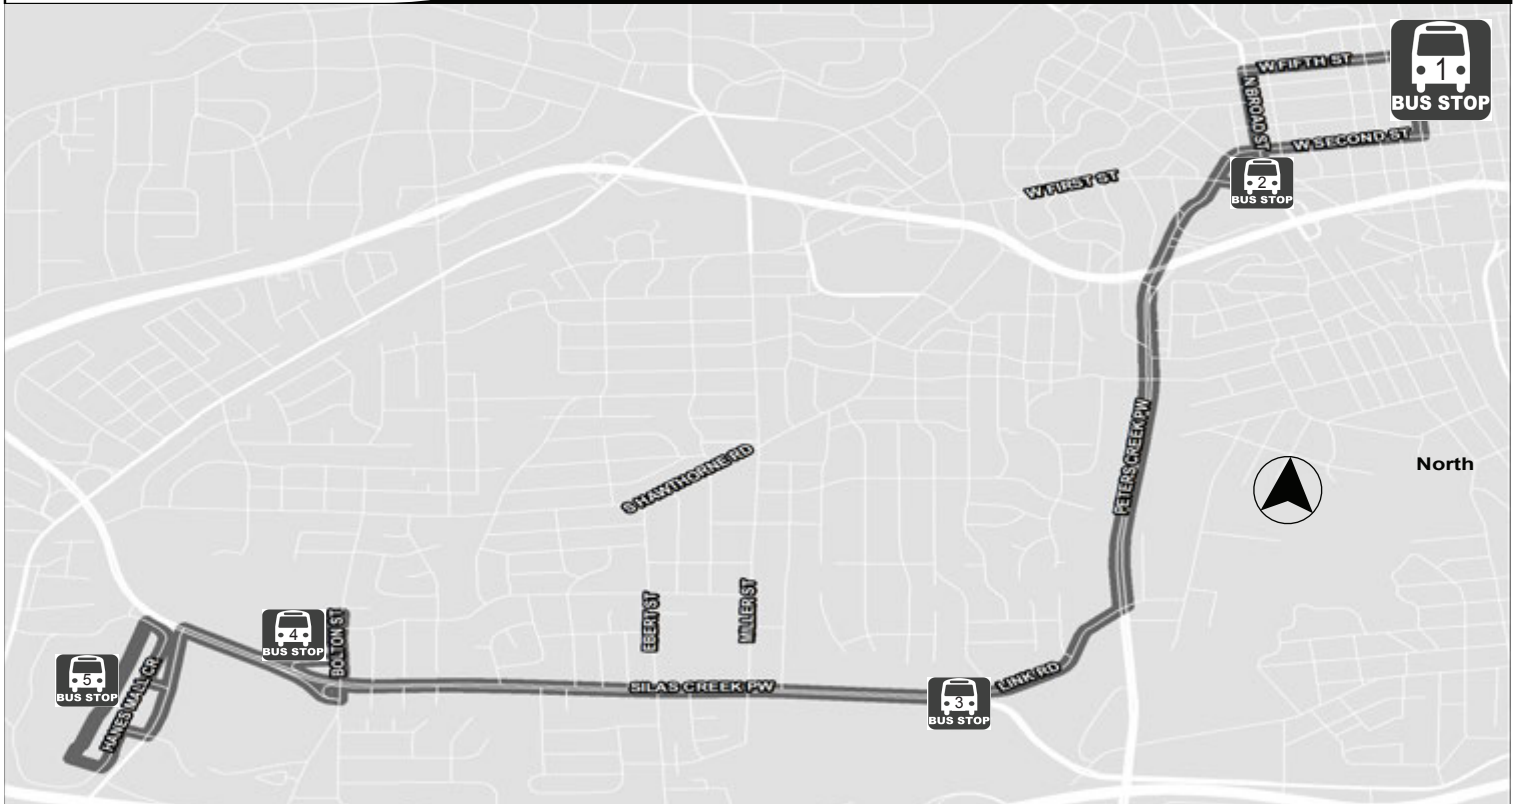

Children shorter than the farebox and accompanied by an adult ride free.

** Senior Citizen or Medicare Card or WSTA Special Population Card required as ID for Elderly and Disabled passengers.*

Route 84

Hanes Mall
Forsyth Tech West Campus
Social Security
B B & T Park

Monday - Friday

Outbound to Hanes Mall

	Transportation Center Bay B-4 1	Broad & First Street 2	Lockland & Silas Creek 3	Forsyth Tech West Campus 4	Hanes Mall 5
A.M.	6:30	6:35	6:43	6:48	6:55
	7:30	7:35	7:43	7:48	7:55
	8:30	8:35	8:43	8:48	8:55
	9:30	9:35	9:43	9:48	9:55
	10:30	10:35	10:43	10:48	10:55
P.M.	11:30	11:35	11:43	11:48	11:55
	12:30	12:35	12:43	12:48	12:55
	1:30	1:35	1:43	1:48	1:55
	2:30	2:35	2:43	2:48	2:55
	3:30	3:35	3:43	3:48	3:55
Night Service	4:30	4:35	4:43	4:48	4:55
	5:30	5:35	5:43	5:48	5:55
	Board this route at Bay B-4 for Night Service				
	7:00	7:05	7:13	7:18	7:25
	8:00	8:05	8:13	8:18	8:25

Inbound to Transportation Center

	Hanes Mall 5	Forsyth Tech West Campus 4	Lockland & Silas Creek 3	Transportation Center Bay B-4 1
A.M.	6:55	7:02	7:09	7:30
	7:55	8:02	8:09	8:30
	8:55	9:02	9:09	9:30
	9:55	10:02	10:09	10:30
	10:55	11:02	11:09	11:30
P.M.	11:55	12:02	12:09	12:30
	12:55	1:02	1:09	1:30
	1:55	2:02	2:09	2:30
	2:55	3:02	3:09	3:30
	3:55	4:02	4:09	4:30
Night Service	4:55	5:02	5:09	5:30
	5:55	6:02	6:09	6:30
	Board this route at Bay B-4 for Night Service			
	7:25	7:32	7:39	8:00
	8:25	8:32	8:39	9:00

Saturday

Outbound to Hanes Mall

	Transportation Center Bay B-4 1	Broad & First Street 2	Lockland & Silas Creek 3	Forsyth Tech West Campus 4	Hanes Mall 5
A.M.	8:30	8:35	8:43	8:48	8:55
	9:30	9:35	9:43	9:48	9:55
	10:30	10:35	10:43	10:48	10:55
	11:30	11:35	11:43	11:48	11:55
	12:30	12:35	12:43	12:48	12:55
P.M.	1:30	1:35	1:43	1:48	1:55
	2:30	2:35	2:43	2:48	2:55
	3:30	3:35	3:43	3:48	3:55
	4:30	4:35	4:43	4:48	4:55
	5:30	5:35	5:43	5:48	5:55
Night Service	Board this route at Bay B-4 for Night Service				
	7:00	7:05	7:13	7:18	7:25
	8:00	8:05	8:13	8:18	8:25
	9:00	9:05	9:13	9:18	9:25
	10:00	10:05	10:13	10:18	10:25