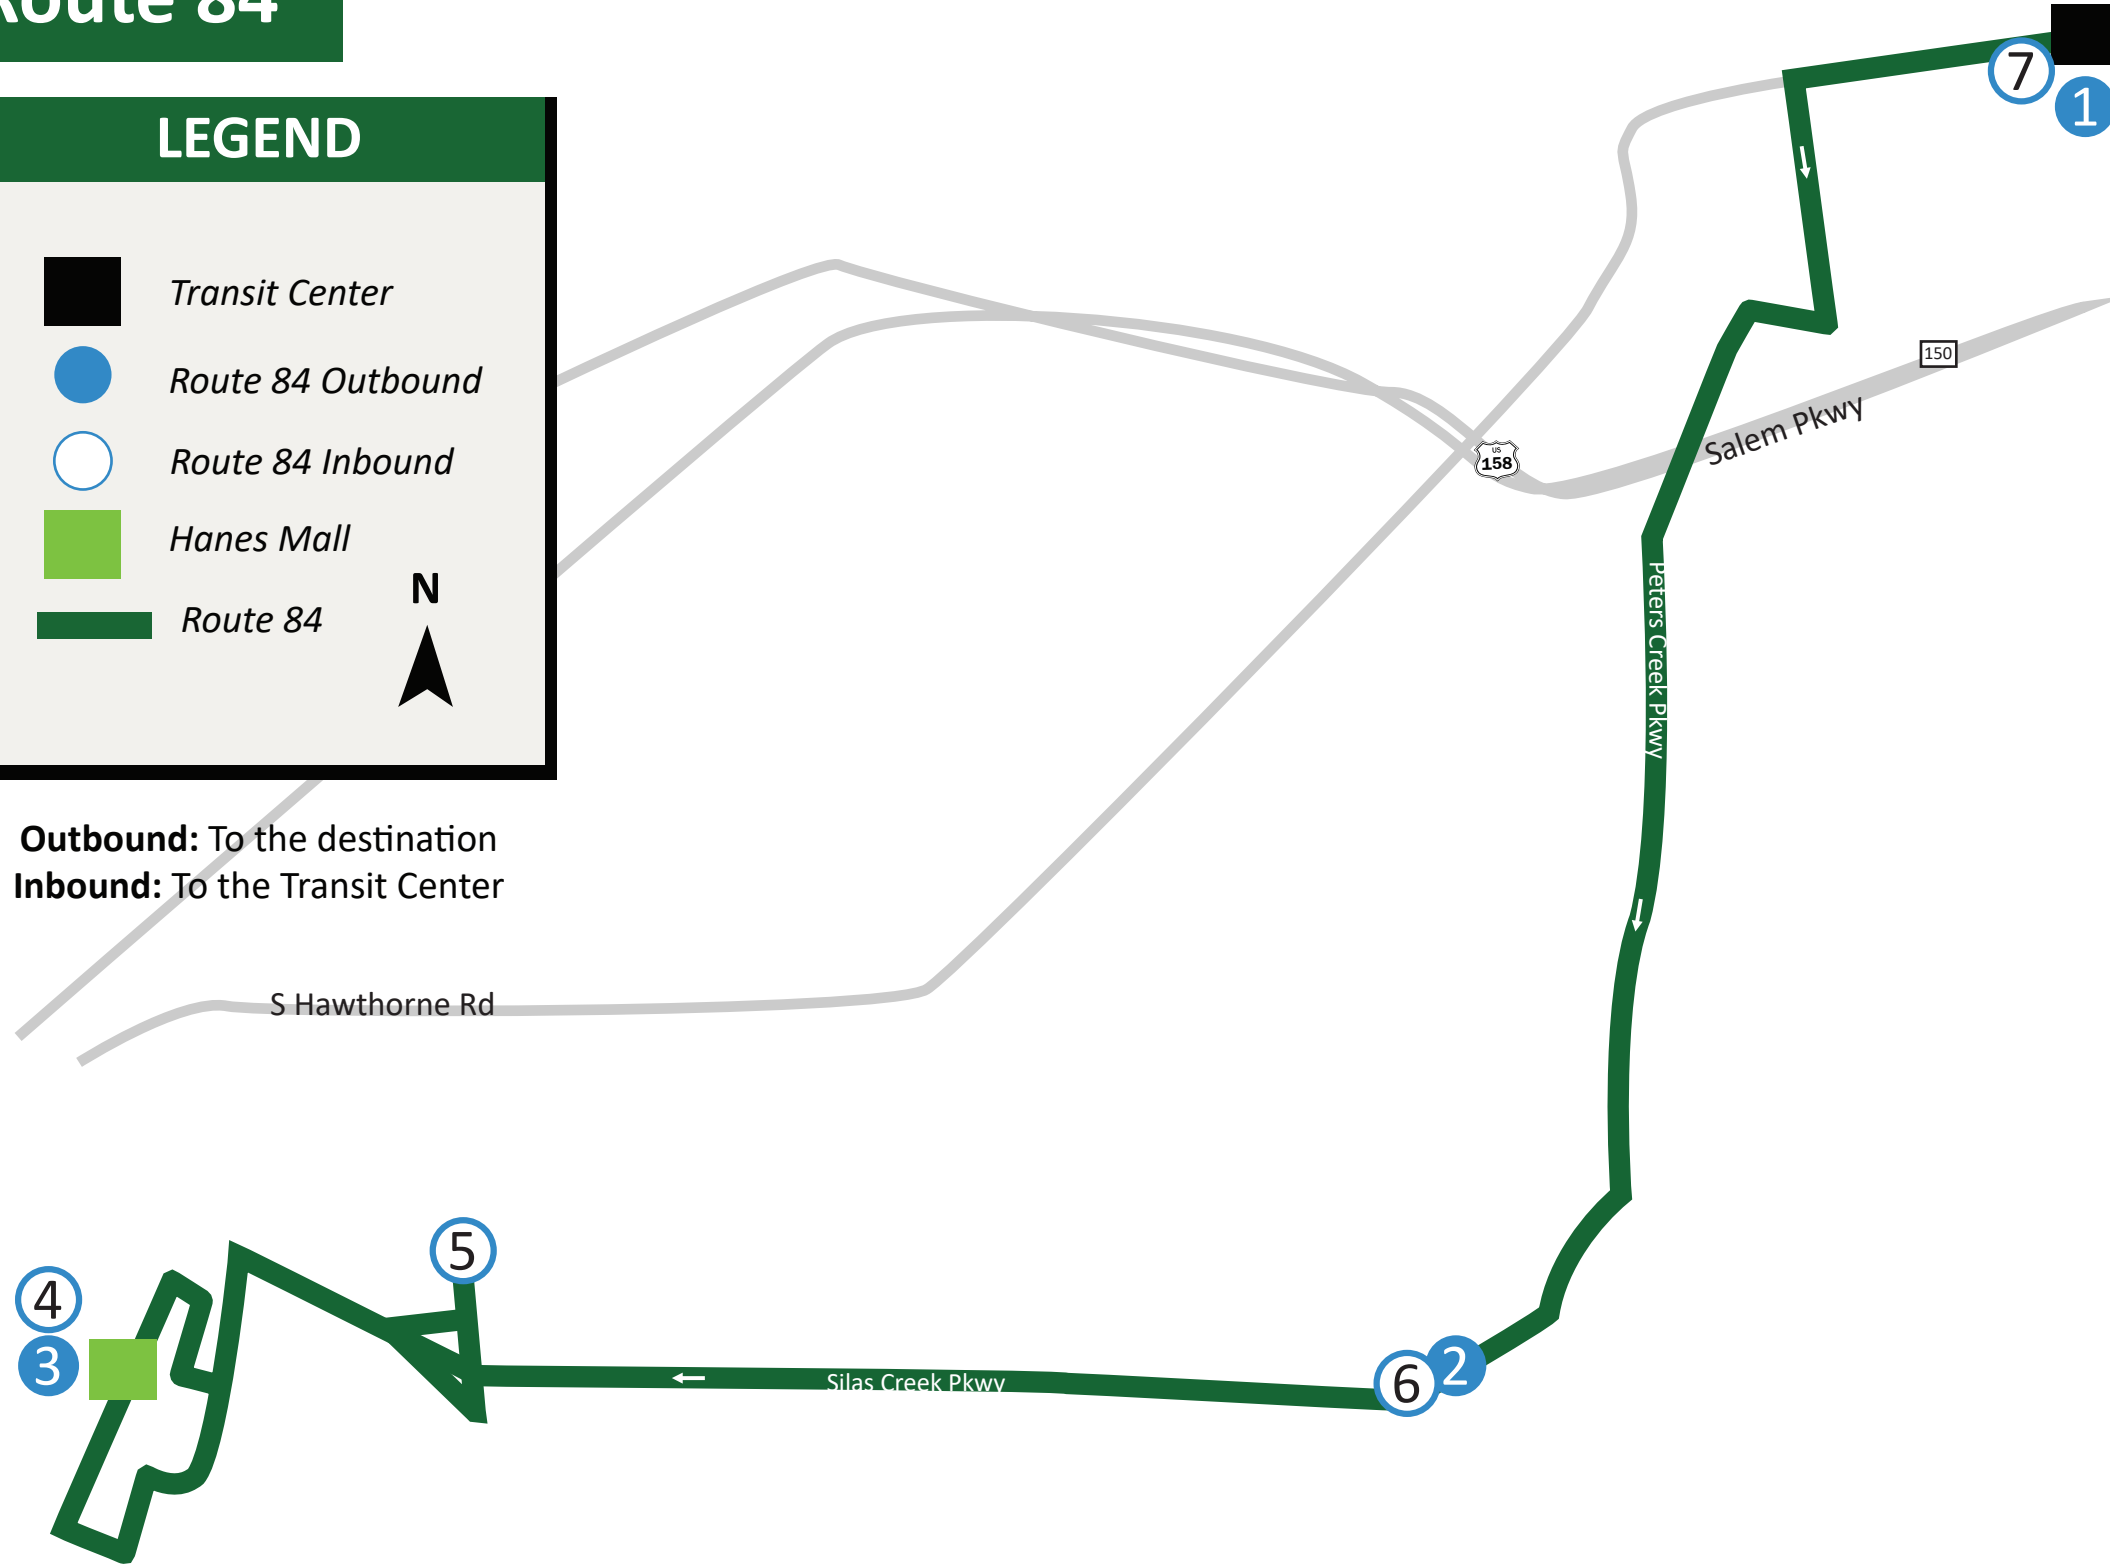

Route 84

LEGEND

-  Transit Center
-  Route 84 Outbound
-  Route 84 Inbound
-  Hanes Mall
-  Route 84

Outbound: To the destination
Inbound: To the Transit Center

Monday - Friday

OUTBOUND - HANES MALL			INBOUND - TRANSIT CENTER			
Transit Center Bay B4	Link Road & Lockland Avenue	Hanes Mall	Hanes Mall	Bolton Street At Forsyth Tech West Campus	Lockland Avenue & Silas Creek Parkway	Transit Center Bay B4
1	2	3	4	5	6	7

	1	2	3	4	5	6	7
AM	6:30	6:43	6:54	6:54	7:03	7:11	7:22
	7:30	7:43	7:54	7:54	8:03	8:11	8:22
	8:30	8:43	8:54	8:54	9:03	9:11	9:22
	9:30	9:43	9:54	9:54	10:03	10:11	10:22
	10:30	10:43	10:54	10:54	11:03	11:11	11:22
PM	11:30	11:43	11:54	11:54	12:03	12:11	12:22
	12:30	12:43	12:54	12:54	1:03	1:11	1:22
	1:30	1:43	1:54	1:54	2:03	2:11	2:22
	2:30	2:43	2:54	2:54	3:03	3:11	3:22
	3:30	3:43	3:54	3:54	4:03	4:11	4:22
NIGHT	4:30	4:43	4:54	4:54	5:03	5:11	5:22
	5:30	5:43	5:54	5:54	6:03	6:11	6:22
	6:30	6:43	6:54	6:54	7:03	7:11	7:22
	7:30	7:43	7:54	7:54	8:03	8:11	8:22
NIGHT	8:30	8:43	8:54	8:54	9:03	9:11	9:22
	9:30	9:43	9:54	9:54	10:03	10:11	10:22

Saturday

OUTBOUND - HANES MALL			INBOUND - TRANSIT CENTER			
Transit Center Bay B4	Link Road & Lockland Avenue	Hanes Mall	Hanes Mall	Bolton Street At Forsyth Tech West Campus	Lockland Avenue & Silas Creek Parkway	Transit Center Bay B4
1	2	3	4	5	6	7

	1	2	3	4	5	6	7
AM	08:30	08:43	08:54	08:54	09:03	09:11	09:22
	09:30	09:43	09:54	09:54	10:03	10:11	10:22
	10:30	10:43	10:54	10:54	11:03	11:11	11:22
	11:30	11:43	11:54	11:54	12:03	12:11	12:22
PM	12:30	12:43	12:54	12:54	01:03	01:11	01:22
	01:30	01:43	01:54	01:54	02:03	02:11	02:22
	02:30	02:43	02:54	02:54	03:03	03:11	03:22
	03:30	03:43	03:54	03:54	04:03	04:11	04:22
	04:30	04:43	04:54	04:54	05:03	05:11	05:22
	05:30	05:43	05:54	05:54	06:03	06:11	06:22
NIGHT	06:30	06:43	06:54	06:54	07:03	07:11	07:22
	07:30	07:43	07:54	07:54	08:03	08:11	08:22
	08:30	08:43	08:54	08:54	09:03	09:11	09:22
NIGHT	09:30	09:43	09:54	09:54	10:03	10:11	10:22