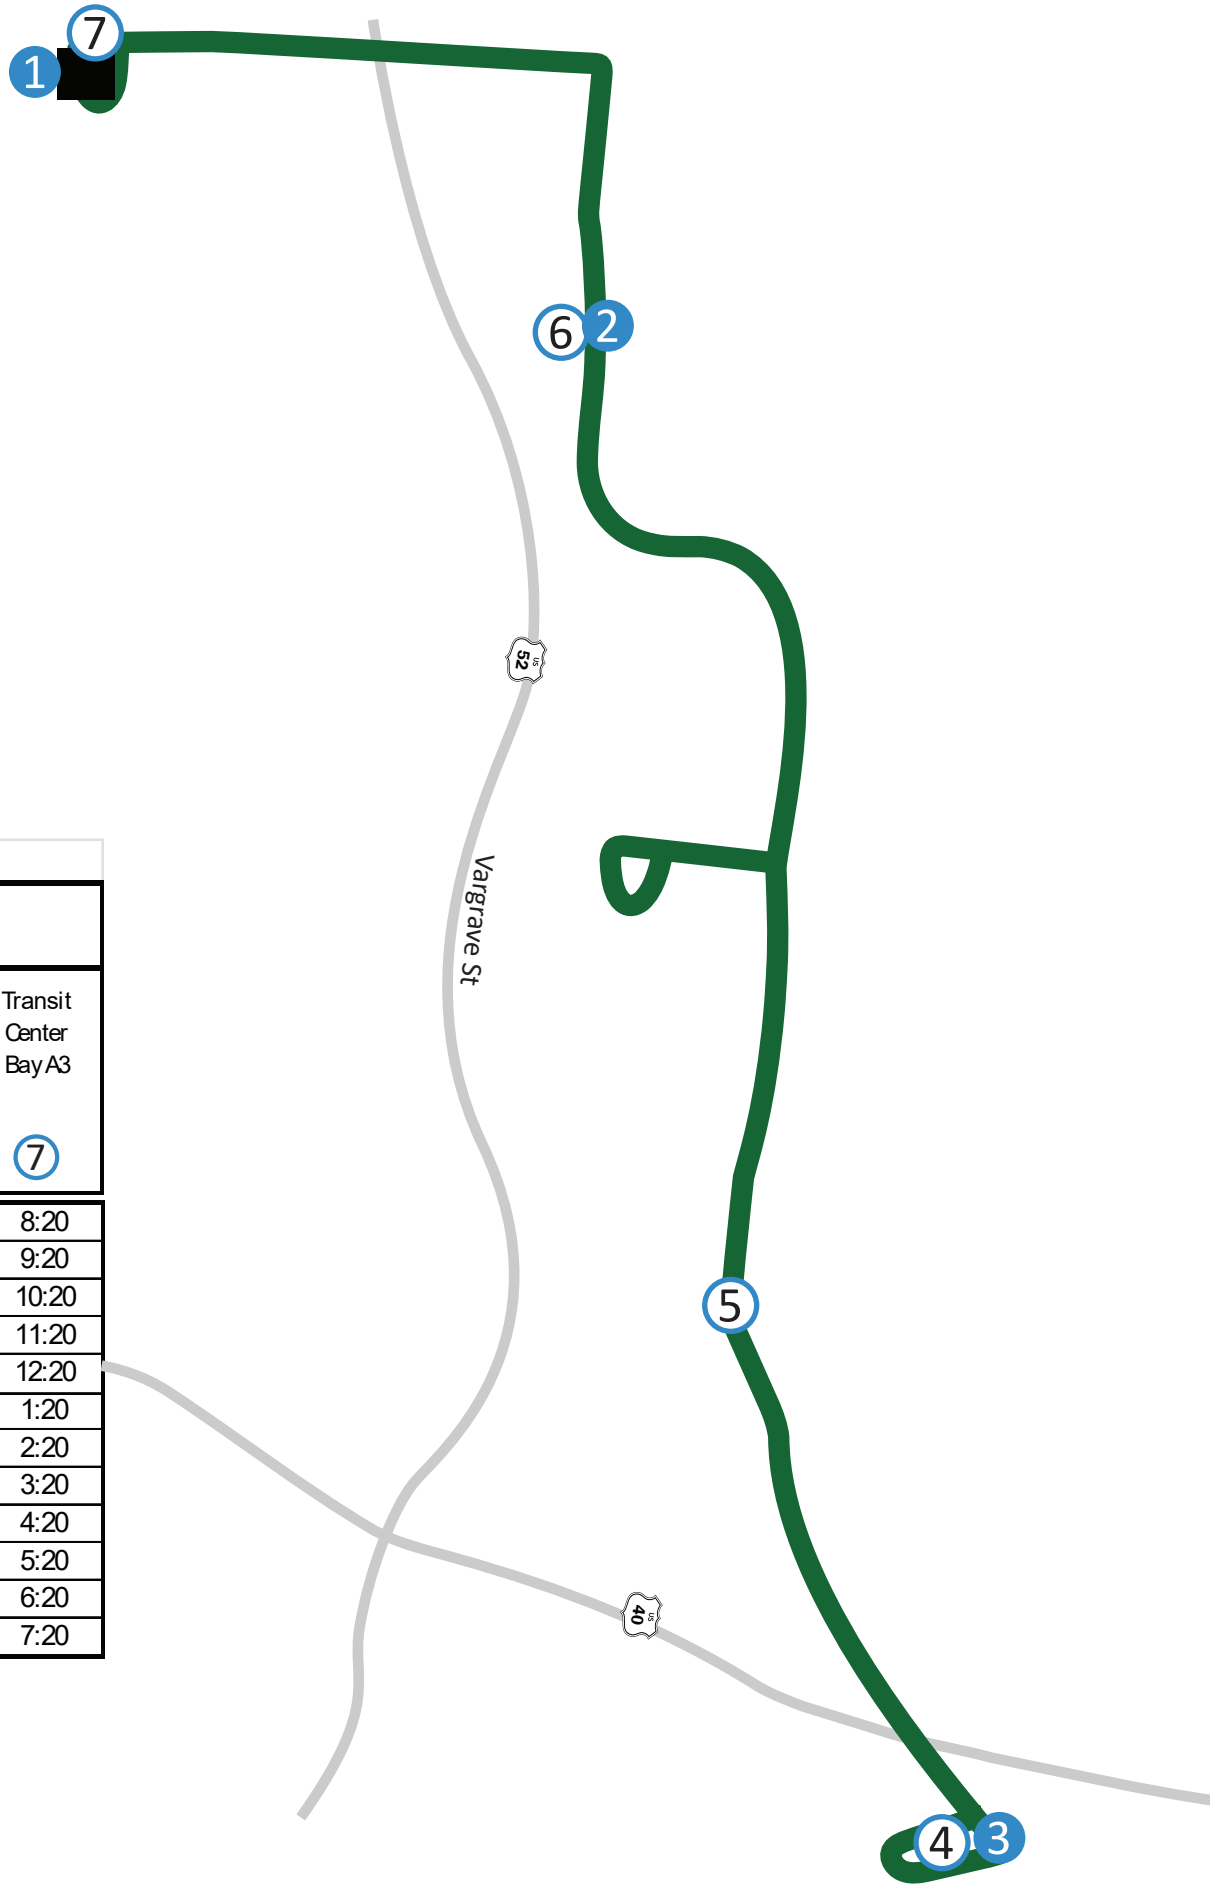

Route 86

LEGEND

- Transit Center
- Route 86 Outbound
- Route 86 Inbound
- Route 86

N

Outbound: To the destination
Inbound: To the Transit Center

Sunday							
OUTBOUND - THOMASMILLERD & LOUISELN				INBOUND - TRANSIT CENTER			
Transit Center Bay A3	Martin Luther King Jr Drive at Union Station	Thomasville Road & Louise Lane	Thomasville Road & Louise Lane	Thomasville Road & Waughtown Street	Martin Luther King Jr Drive at Union Station	Transit Center Bay A3	
1	2	3	4	5	6	7	
			7:51	7:59	8:11	8:20	
8:30	8:40	8:51	8:51	8:59	9:11	9:20	
9:30	9:40	9:51	9:51	9:59	10:11	10:20	
10:30	10:40	10:51	10:51	10:59	11:11	11:20	
11:30	11:40	11:51	11:51	11:59	12:11	12:20	
			12:30	12:40	12:51	12:59	1:11
			1:30	1:40	1:51	1:59	2:11
			2:30	2:40	2:51	2:59	3:11
			3:30	3:40	3:51	3:59	4:11
			4:30	4:40	4:51	4:59	5:11
			5:30	5:40	5:51	5:59	6:11
			6:30	6:40	6:51	6:59	7:11